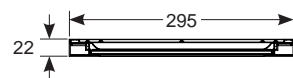

Brooklyn LED Bi-Directional Panel

Supplied c/w Integral Driver and Suspension Kit

474

- High performance bi-directional suspendable LED panel
- Integral LED driver provides a unique aesthetically pleasing design
- White anodised aluminium frame
- Supplied c/w 1.2m suspension kit as standard
- LED lifespan L70 50,000 hours
- 1-10V dimmable as standard